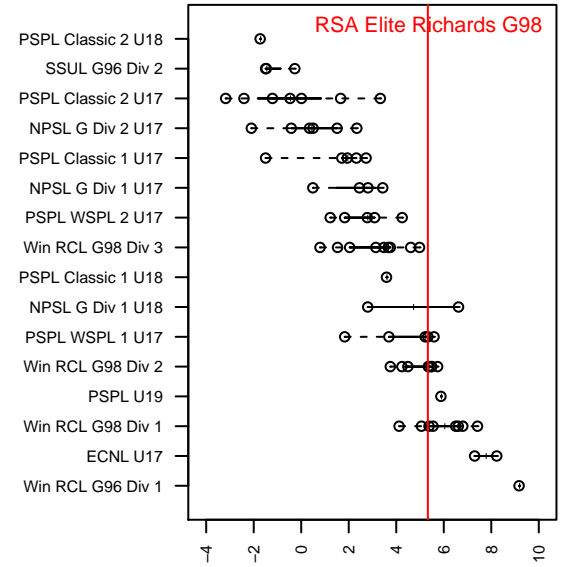

**attack and defense rating
relative to others at age
and all opponents in last 13 months**