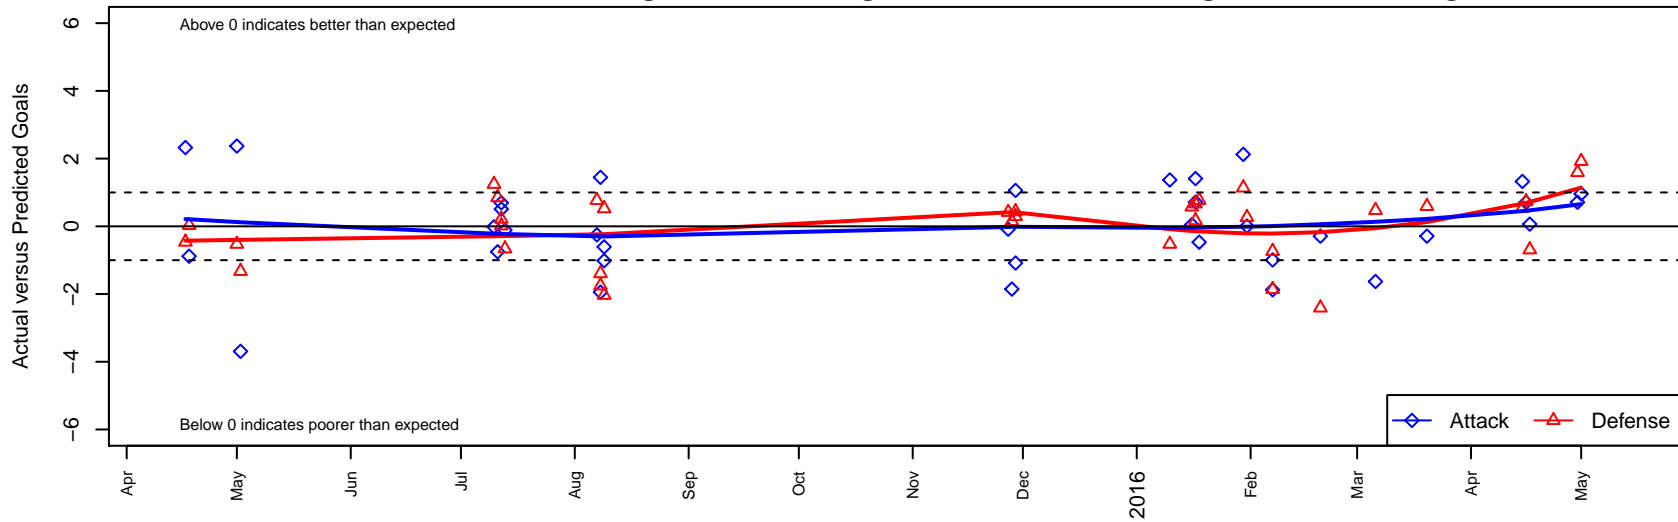

RSA Elite Richards G98

Rainier Soccer Alliance
 Puyallup, WA
 G98 total strength=1655
 attack=20.71 defense=18.12
 fall league = PSPL WSPL 1 U17

alt names used:
 RAINIER SOCCER ALLIANCE RSA ELITE G9
 RSA Elite G98 – Richards
 RAINIER SOCCER ALLIANCE RSA ELITE G9
 RSA Elite GU17 Richards
 RSA Elite G98 Richards
 RAINIER SOCCER ALLIANCE RSA ELITE G9

RSA Elite Richards G98
 Dots are actual minus expected GF (blue circles) and GA (red triangles).
 Blue line is smoothed change in attack strength. Red is smoothed change in defense strength.

**attack and defense variance (black dot)
relative to other teams
and top 10 in region**